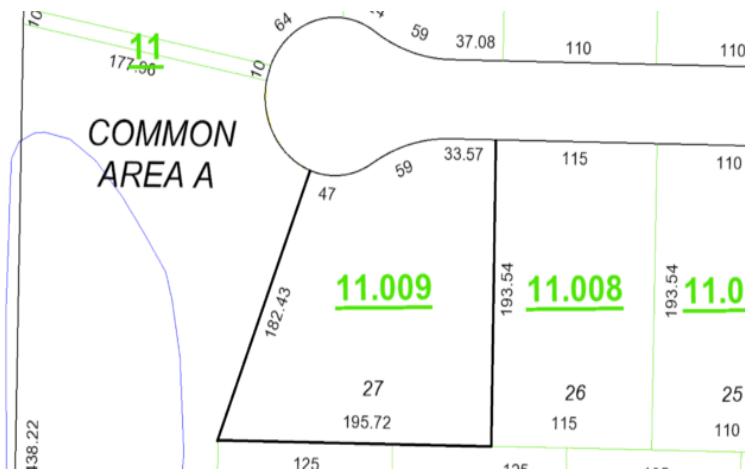

\$269,900

317 Cliftworth Pl, Madison, AL
35758

1 BR
1 BA

Contact With Seller
Ha Nguyen
(256) 258-9699
ha.julie.nguyen@gmail.com

Introduction:

A rare opportunity to own one of the last remaining lots in Madison's prestigious Cliff's Cove subdivision. Conveniently located to Redstone Arsenal, Town Madison, and Research Park with easy access to shopping and restaurants. Bring your own builder and build your custom dream home!